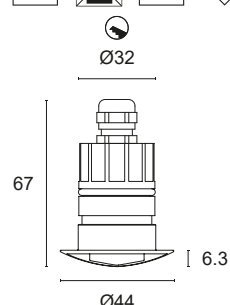

MADE IN ITALY